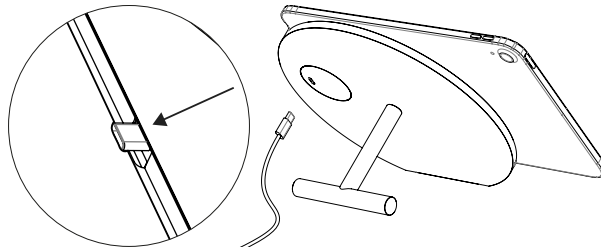

Sunset Stand is an elegant, round-shaped, one-side open iPad stand. It is made of precisely machined aluminum with a smoothly anodized surface. The iPad stand has an integrated charging function and is available in 3 distinctive finishes.

Product characteristics

replaceable
Alcantara® Panel

integrated USB-C port for charging

easy insertion

Accessories

Alcantara® Panel
in 8 colours

Displine PoE
Converter Gigabit 25W

Sunset colors