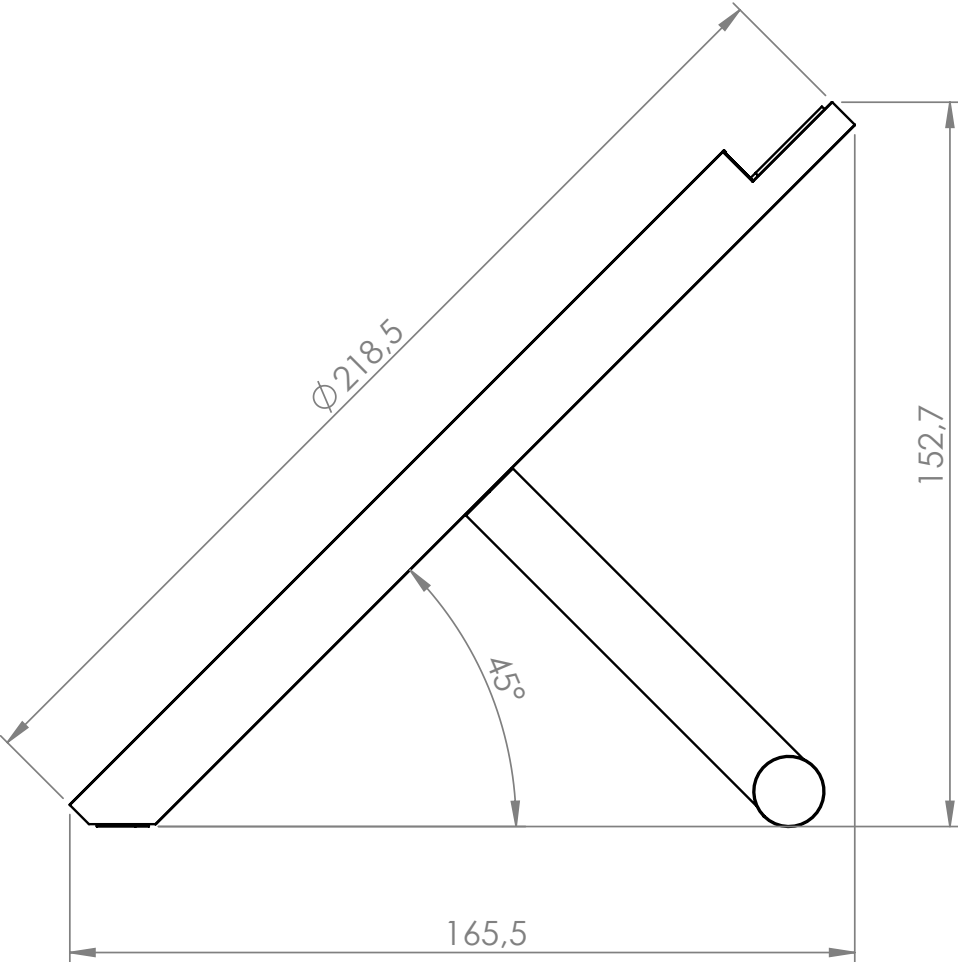

lemon

mint

smaragd

red

Sunset Stand

Product	DSP number	EAN	Product variant	Compatible devices	Cable	Weight in kg
Sunset Stand	DSP-5-20-1009-12	4260600747316	Sunset Stand for iPad 10.9" 10th Gen. Black Anodized	iPad 10.9" (10th gen.)	no	1.54
Sunset Stand	DSP-5-20-1009-13	4260600747323	Sunset Stand for iPad 10.9" 10th Gen. Gold Anodized	iPad 10.9" (10th gen.)	no	1.54
Sunset Stand	DSP-5-20-1009-14	4260600747330	Sunset Stand for iPad 10.9" 10th Gen. Titanium Anodized	iPad 10.9" (10th gen.)	no	1.54
Sunset Stand	DSP-5-20-1100-12	4260600749044	Sunset Stand for iPad Air 4/5 10.9" / Air 11" / Pro 11" Black Anodized	iPad Air 4 10.9" iPad Air 5 10.9" iPad Air 11" (2024) iPad Pro 11" (1st gen.) iPad Pro 11" (2nd gen.) iPad Pro 11" (3rd gen.) iPad Pro 11" (4th gen.)	no	1.54
Sunset Stand	DSP-5-20-1100-13	4260600749051	Sunset Stand for iPad Air 4/5 10.9" / Air 11" / Pro 11" Gold Anodized	iPad Air 4 10.9" iPad Air 5 10.9" iPad Air 11" (2024) iPad Pro 11" (1st gen.) iPad Pro 11" (2nd gen.) iPad Pro 11" (3rd gen.) iPad Pro 11" (4th gen.)	no	1.54
Sunset Stand	DSP-5-20-1100-14	4260600749068	Sunset Stand for iPad Air 4/5 10.9" / Air 11" / Pro 11" Titanium Anodized	iPad Air 4 10.9" iPad Air 5 10.9" iPad Air 11" (2024) iPad Pro 11" (1st gen.) iPad Pro 11" (2nd gen.) iPad Pro 11" (3rd gen.) iPad Pro 11" (4th gen.)	no	1.54
Sunset Stand	DSP-5-20-1101-12	4260600748887	Sunset Stand for iPad Pro 11" (2024) Black Anodized	iPad Pro 11" (2024)	no	1.84
Sunset Stand	DSP-5-20-1101-13	4260600748894	Sunset Stand for iPad Pro 11" (2024) Gold Anodized	iPad Pro 11" (2024)	no	1.84
Sunset Stand	DSP-5-20-1101-14	4260600748900	Sunset Stand for iPad Pro 11" (2024) Titanium Anodized	iPad Pro 11" (2024)	no	1.84
Alcantara® Panel	DSP-5-1009-AP-black	4260600747347	Sunset Series for iPad 10.9" (10th gen.) Alcantara® Panel Black	iPad 10.9" (10th gen.)	no	0.28
Alcantara® Panel	DSP-5-1009-AP-grey	4260600747354	Sunset Series for iPad 10.9" (10th gen.) Alcantara® Panel Grey	iPad 10.9" (10th gen.)	no	0.28
Alcantara® Panel	DSP-5-1009-AP-mint	4260600747361	Sunset Series for iPad 10.9" (10th gen.) Alcantara® Panel Mint	iPad 10.9" (10th gen.)	no	0.28
Alcantara® Panel	DSP-5-1009-AP-cobalt	4260600747378	Sunset Series for iPad 10.9" (10th gen.) Alcantara® Panel Cobalt	iPad 10.9" (10th gen.)	no	0.28
Alcantara® Panel	DSP-5-1009-AP-lemon	4260600747385	Sunset Series for iPad 10.9" (10th gen.) Alcantara® Panel Lemon	iPad 10.9" (10th gen.)	no	0.28
Alcantara® Panel	DSP-5-1009-AP-natural	4260600747392	Sunset Series for iPad 10.9" (10th gen.) Alcantara® Panel Natural	iPad 10.9" (10th gen.)	no	0.28
Alcantara® Panel	DSP-5-1009-AP-red	4260600747408	Sunset Series for iPad 10.9" (10th gen.) Alcantara® Panel Red	iPad 10.9" (10th gen.)	no	0.28
Alcantara® Panel	DSP-5-1009-AP-emerald	4260600747415	Sunset Series for iPad 10.9" (10th gen.) Alcantara® Panel Emerald	iPad 10.9" (10th gen.)	no	0.28
Alcantara® Panel	DSP-5-1100-AP-BLACK	4260600749402	Sunset Series for iPad Air 4/5 10.9" / Air 11" / Pro 11" Alcantara® Panel Black	iPad Air 4 10.9" iPad Air 5 10.9" iPad Air 11" (2024) iPad Pro 11" (1st gen.) iPad Pro 11" (2nd gen.) iPad Pro 11" (3rd gen.) iPad Pro 11" (4th gen.)	no	0.28
Alcantara® Panel	DSP-5-1100-AP-GREY	4260600749419	Sunset Series for iPad Air 4/5 10.9" / Air 11" / Pro 11" Alcantara® Panel Grey	iPad Air 4 10.9" iPad Air 5 10.9" iPad Air 11" (2024) iPad Pro 11" (1st gen.) iPad Pro 11" (2nd gen.) iPad Pro 11" (3rd gen.) iPad Pro 11" (4th gen.)	no	0.28
Alcantara® Panel	DSP-5-1100-AP-MINT	4260600749426	Sunset Series for iPad Air 4/5 10.9" / Air 11" / Pro 11" Alcantara® Panel Mint	iPad Air 4 10.9" iPad Air 5 10.9" iPad Air 11" (2024) iPad Pro 11" (1st gen.) iPad Pro 11" (2nd gen.) iPad Pro 11" (3rd gen.) iPad Pro 11" (4th gen.)	no	0.28
Alcantara® Panel	DSP-5-1100-AP-COBALT	4260600749136	Sunset Series for iPad Air 4/5 10.9" / Air 11" / Pro 11" Alcantara® Panel Cobalt	iPad Air 4 10.9" iPad Air 5 10.9" iPad Air 11" (2024) iPad Pro 11" (1st gen.) iPad Pro 11" (2nd gen.) iPad Pro 11" (3rd gen.) iPad Pro 11" (4th gen.)	no	0.28
Alcantara® Panel	DSP-5-1100-AP-LEMON	4260600749143	Sunset Series for iPad Air 4/5 10.9" / Air 11" / Pro 11" Alcantara® Panel Lemon	iPad Air 4 10.9" iPad Air 5 10.9" iPad Air 11" (2024) iPad Pro 11" (1st gen.) iPad Pro 11" (2nd gen.) iPad Pro 11" (3rd gen.) iPad Pro 11" (4th gen.)	no	0.28
Alcantara® Panel	DSP-5-1100-AP-NATURAL	4260600749150	Sunset Series for iPad Air 4/5 10.9" / Air 11" / Pro 11" Alcantara® Panel Natural	iPad Air 4 10.9" iPad Air 5 10.9" iPad Air 11" (2024) iPad Pro 11" (1st gen.) iPad Pro 11" (2nd gen.) iPad Pro 11" (3rd gen.) iPad Pro 11" (4th gen.)	no	0.28
Alcantara® Panel	DSP-5-1100-AP-RED	4260600749167	Sunset Series for iPad Air 4/5 10.9" / Air 11" / Pro 11" Alcantara® Panel Red	iPad Air 4 10.9" iPad Air 5 10.9" iPad Air 11" (2024) iPad Pro 11" (1st gen.) iPad Pro 11" (2nd gen.) iPad Pro 11" (3rd gen.) iPad Pro 11" (4th gen.)	no	0.28
Alcantara® Panel	DSP-5-1100-AP-EMERALD	4260600749174	Sunset Series for iPad Air 4/5 10.9" / Air 11" / Pro 11" Alcantara® Panel Emerald	iPad Air 4 10.9" iPad Air 5 10.9" iPad Air 11" (2024) iPad Pro 11" (1st gen.) iPad Pro 11" (2nd gen.) iPad Pro 11" (3rd gen.) iPad Pro 11" (4th gen.)	no	0.28
Alcantara® Panel	DSP-5-1101-AP-BLACK	4260600749181	Sunset Series for iPad Pro 11" (2024) Alcantara® Panel Black	iPad Pro 11" (2024)	no	0.58
Alcantara® Panel	DSP-5-1101-AP-GREY	4260600749198	Sunset Series for iPad Pro 11" (2024) Alcantara® Panel Grey	iPad Pro 11" (2024)	no	0.58
Alcantara® Panel	DSP-5-1101-AP-MINT	4260600749204	Sunset Series for iPad Pro 11" (2024) Alcantara® Panel Mint	iPad Pro 11" (2024)	no	0.58
Alcantara® Panel	DSP-5-1101-AP-COBALT	4260600749211	Sunset Series for iPad Pro 11" (2024) Alcantara® Panel Cobalt	iPad Pro 11" (2024)	no	0.58
Alcantara® Panel	DSP-5-1101-AP-LEMON	4260600749228	Sunset Series for iPad Pro 11" (2024) Alcantara® Panel Lemon	iPad Pro 11" (2024)	no	0.58
Alcantara® Panel	DSP-5-1101-AP-NATURAL	4260600749235	Sunset Series for iPad Pro 11" (2024) Alcantara® Panel Natural	iPad Pro 11" (2024)	no	0.58
Alcantara® Panel	DSP-5-1101-AP-RED	4260600749242	Sunset Series for iPad Pro 11" (2024) Alcantara® Panel Red	iPad Pro 11" (2024)	no	0.58
Alcantara® Panel	DSP-5-1101-AP-EMERALD	4260600749259	Sunset Series for iPad Pro 11" (2024) Alcantara® Panel Emerald	iPad Pro 11" (2024)	no	0.58
PoE	DSP-95-POE3	4260600749112	Displine PoE Converter Gigabit 25W	USB-C / power + data	no	0.1